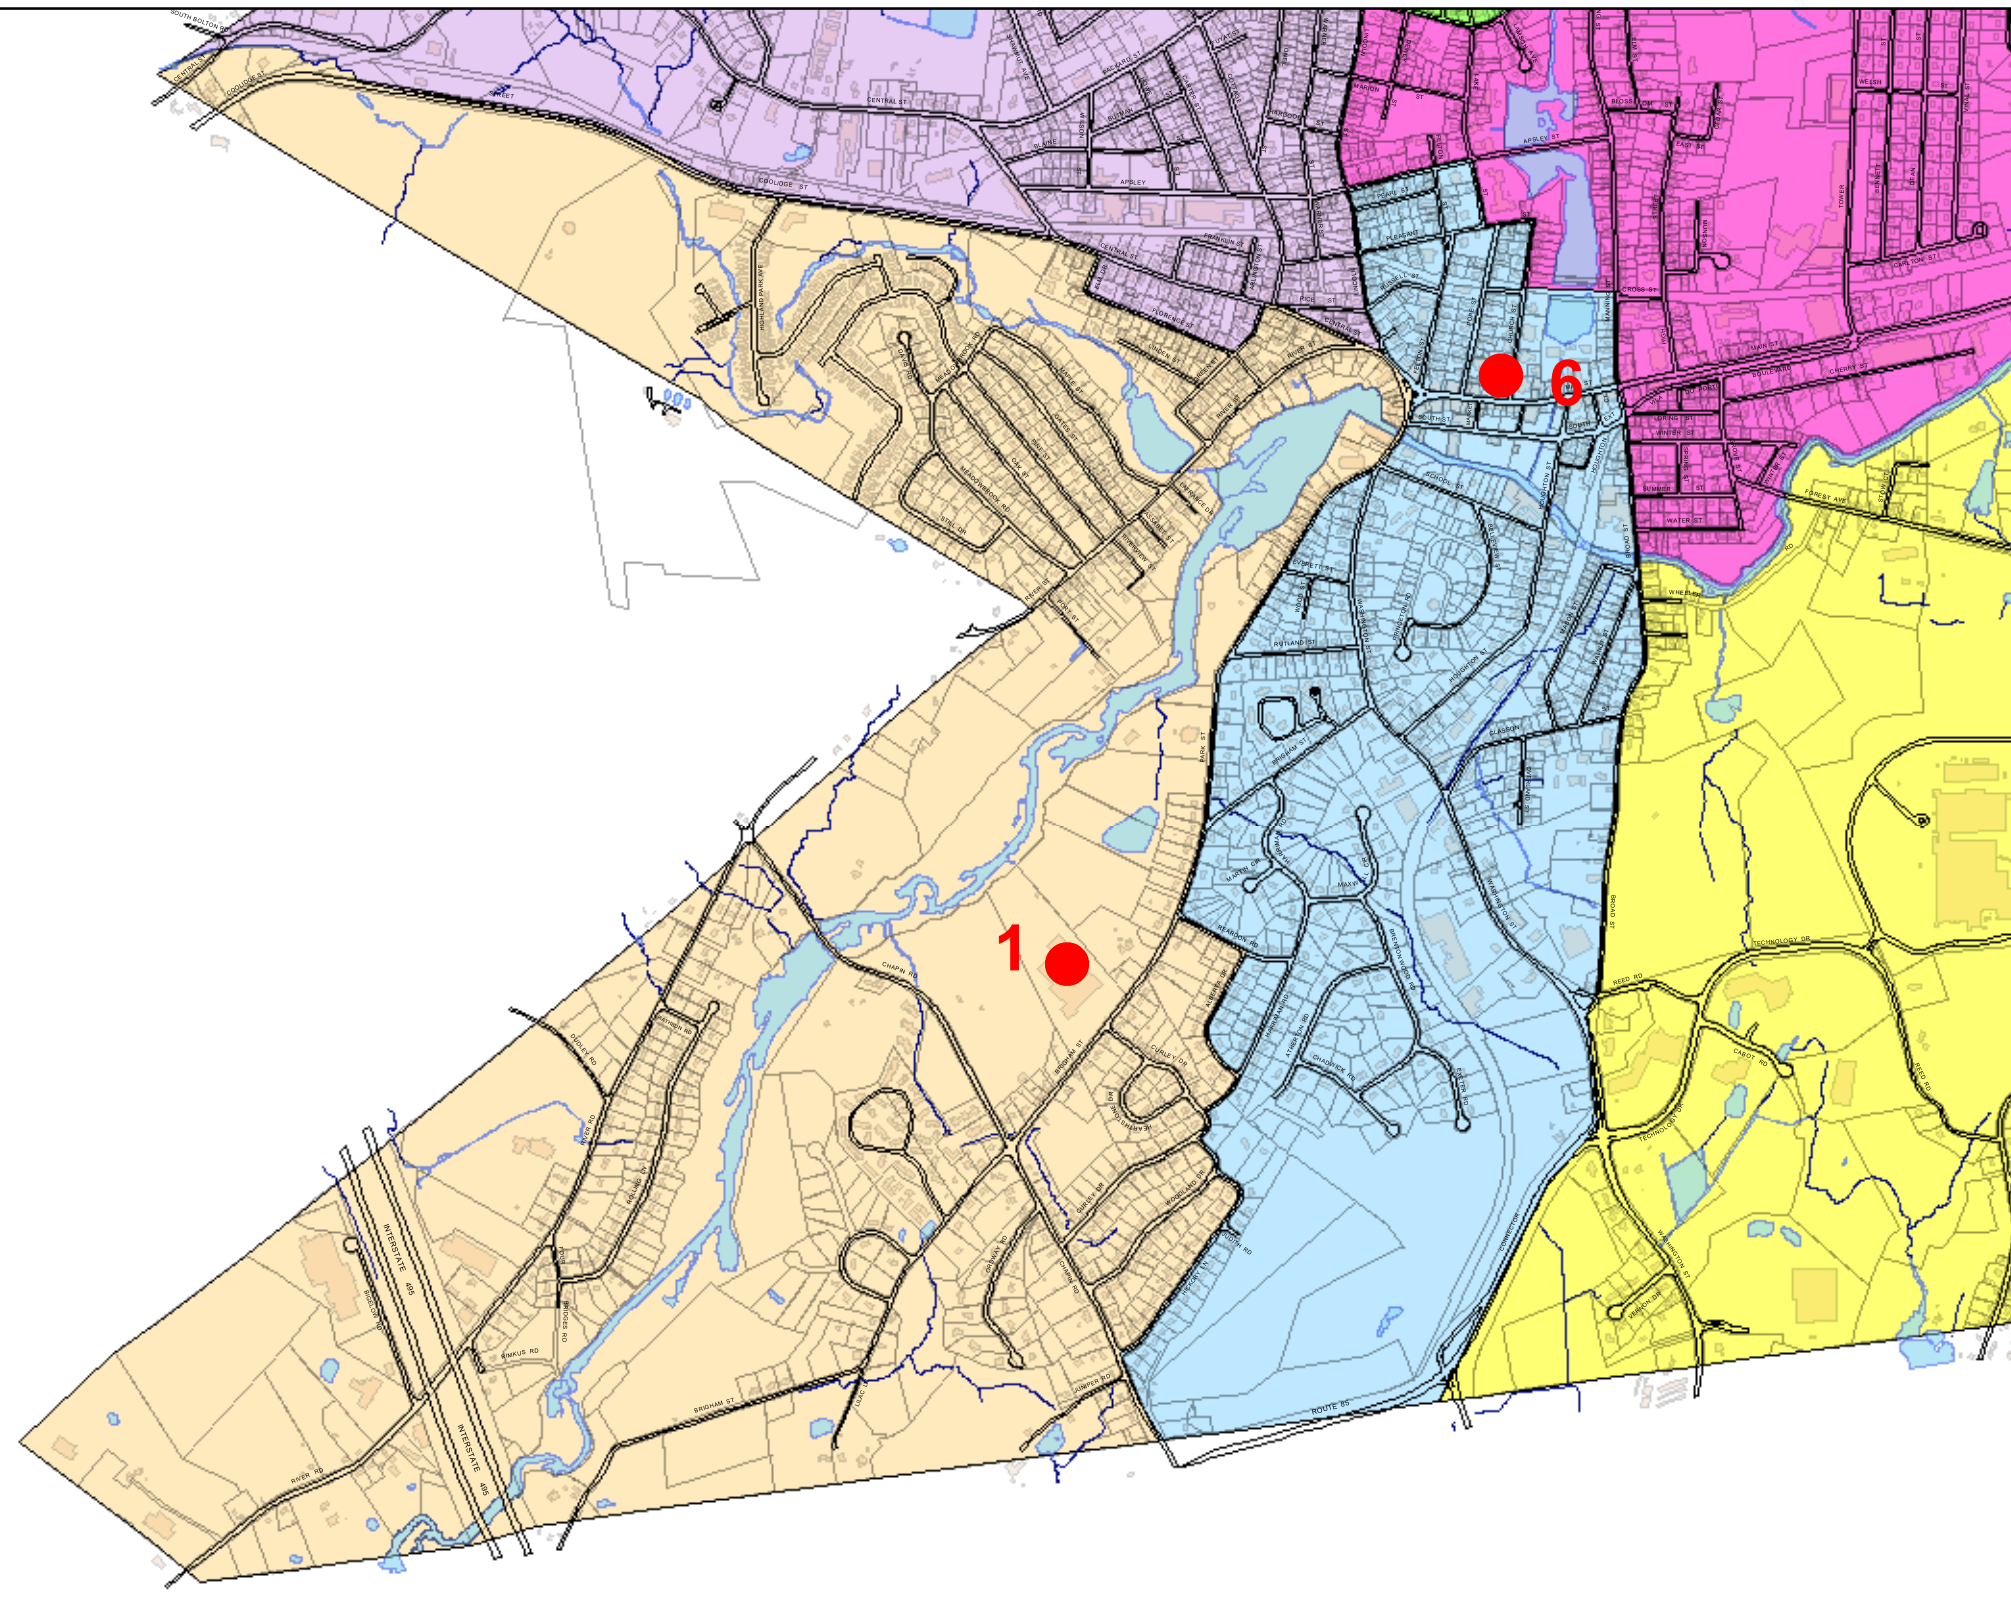

## Precinct MAP

### Precincts 1, 6

Official Precinct Map, showing Precinct boundaries established by vote of the Board of Selectmen May 21, 2001

- Voting Locations 
- Precinct 1: Hudson High School
  - Precinct 2: Glen Rd Community Center
  - Precinct 3: JFK School
  - Precinct 4: Joseph Mulready School
  - Precinct 5: Forest Avenue School
  - Precinct 6: Town Hall
  - Precinct 7: Senior Center

#### Legend

-  Precinct 1
-  Precinct 2
-  Precinct 3
-  Precinct 4
-  Precinct 5
-  Precinct 6
-  Precinct 7

0 0.125 0.25 0.5 0.75 1 Miles

Scale 1:17,000

Created by Tony Bryan  
GIS Coordinator  
Town of Hudson, MA  
January 2, 2004

Although every effort has been made to ensure that the spatial data on this map is of the highest accuracy and quality, it is, nevertheless, only appropriate for planning purposes. The information, as presented, is not intended for the legal interpretation of boundary or property lines, either municipal or private.