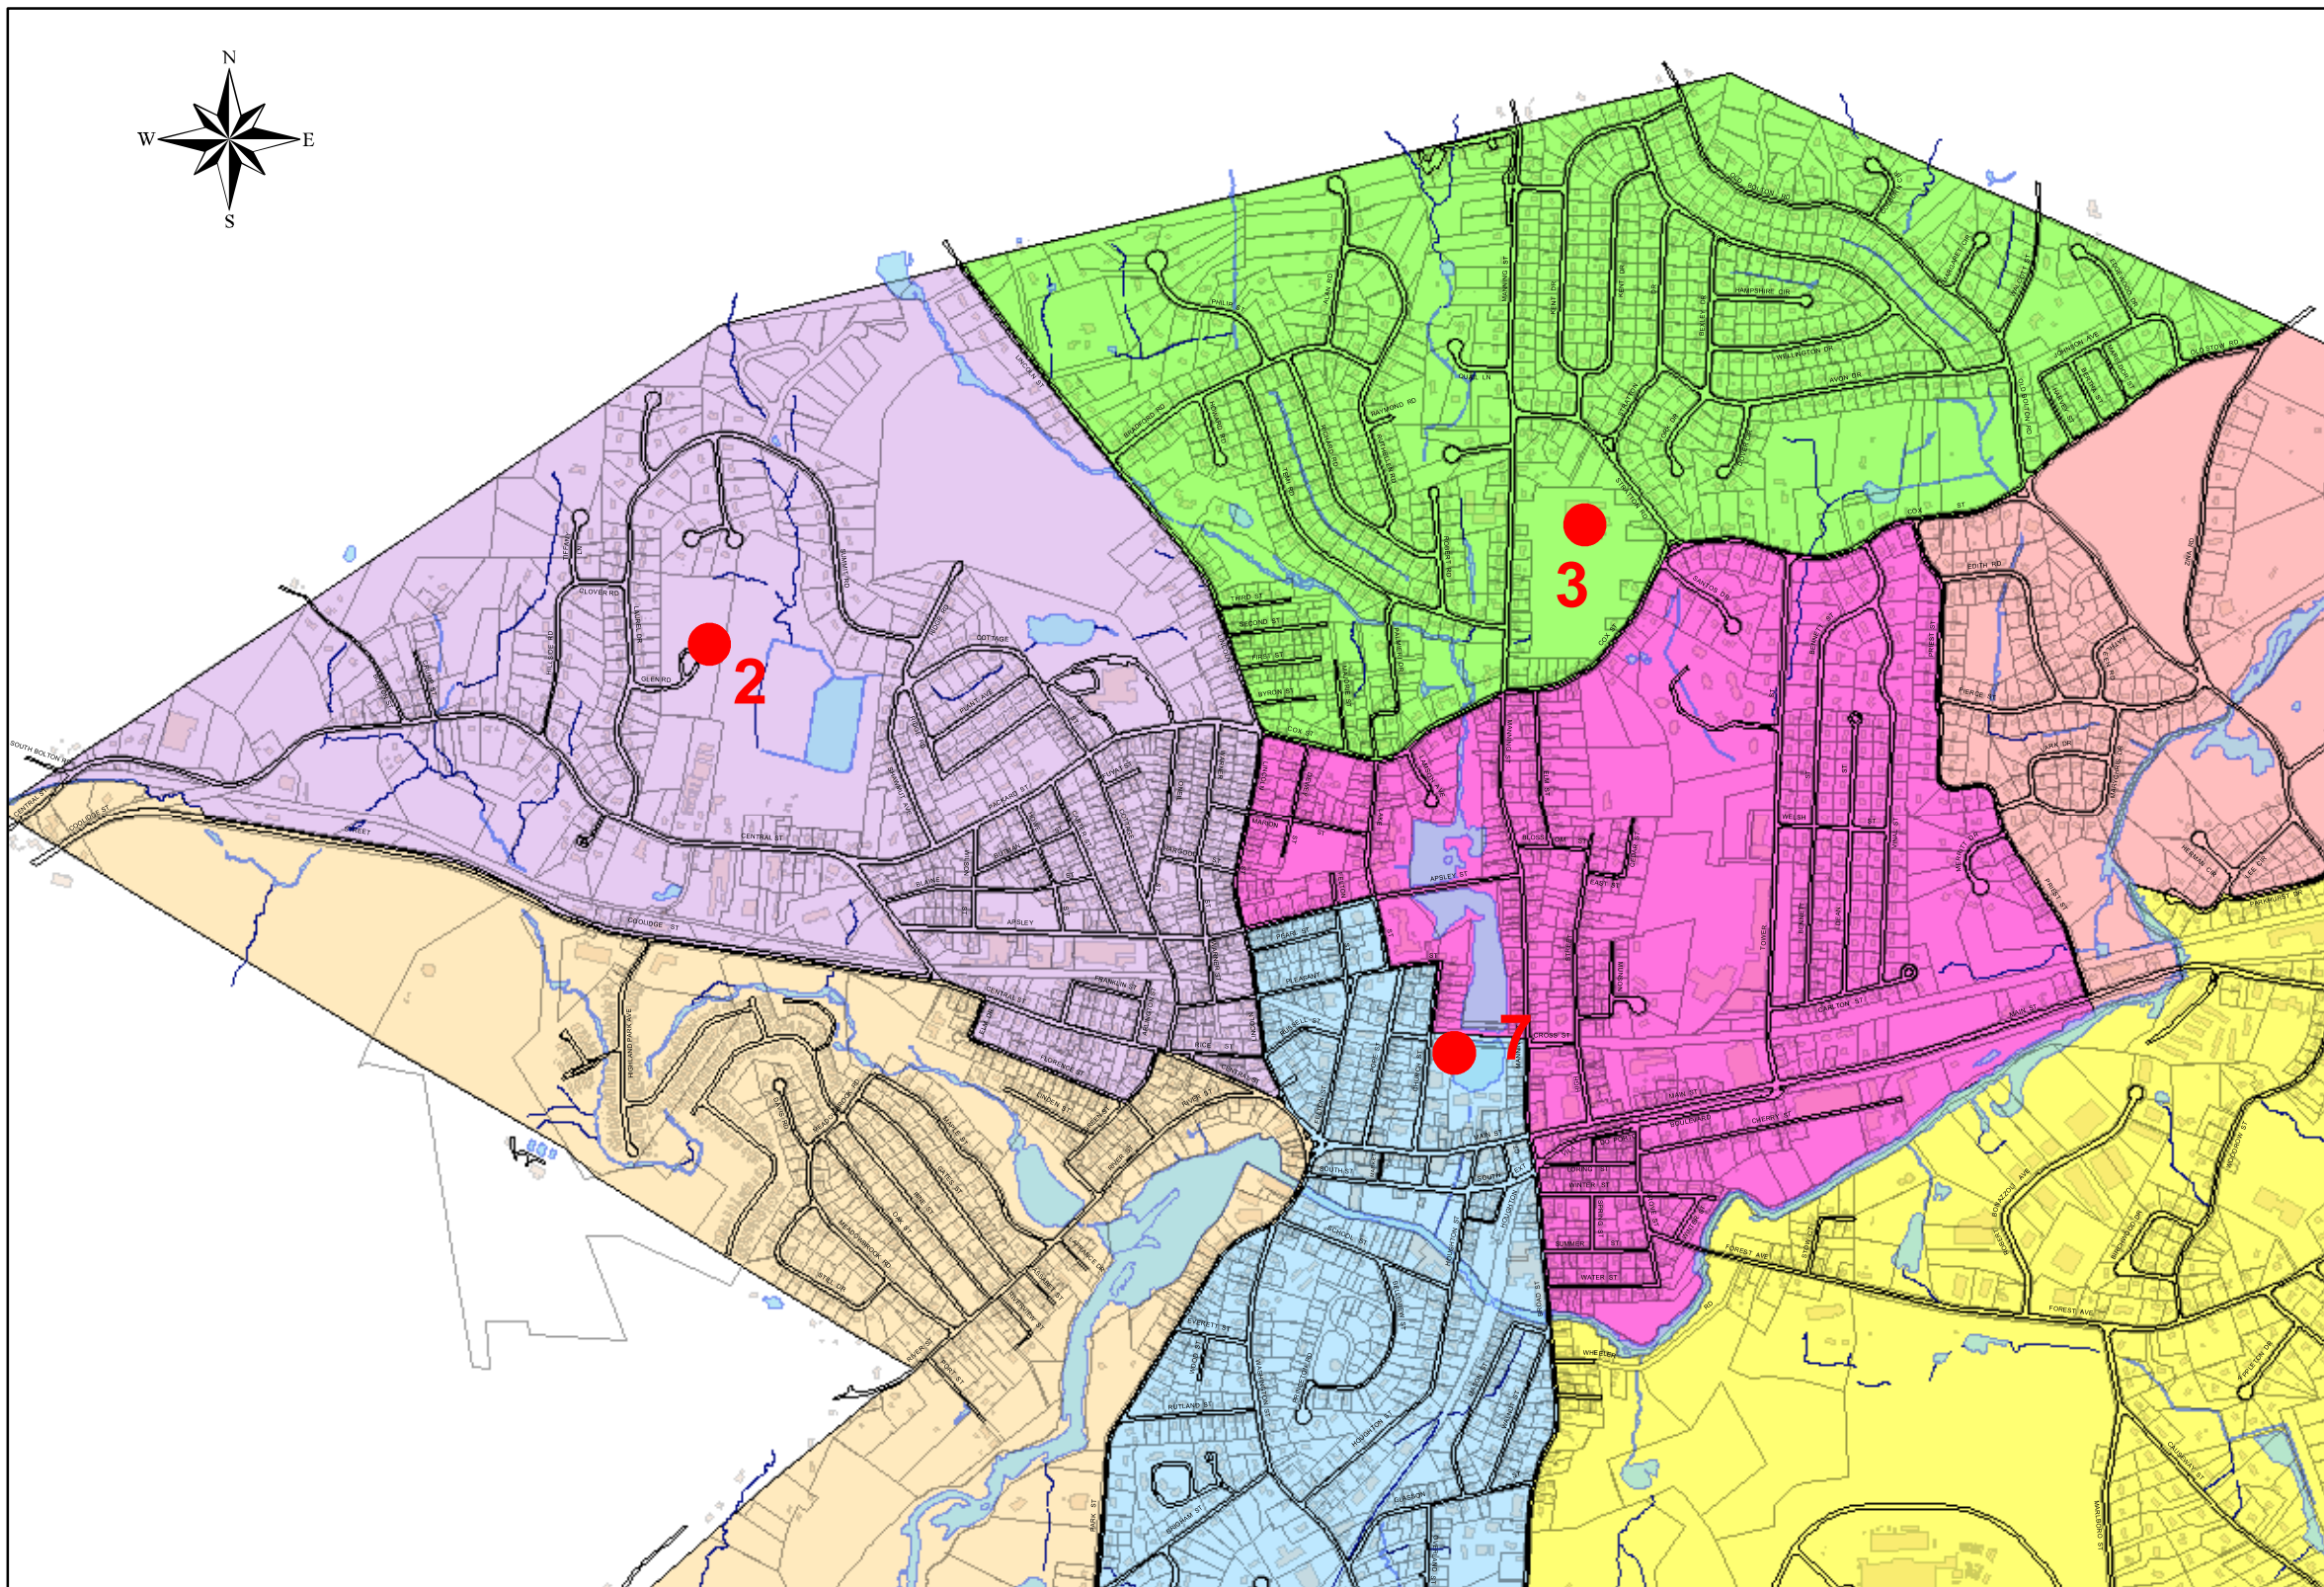

TOWN OF HUDSON MASSACHUSETTS

Precinct MAP

Precincts 2, 3, 7

Official Precinct Map, showing Precinct boundaries established by vote of the Board of Selectmen May 21, 2001

- Voting Locations 
- Precinct 1: Hudson High School
 - Precinct 2: Glen Rd Community Center
 - Precinct 3: JFK School
 - Precinct 4: Joseph Mulready School
 - Precinct 5: Forest Avenue School
 - Precinct 6: Town Hall
 - Precinct 7: Senior Center

Legend

-  Precinct 1
-  Precinct 2
-  Precinct 3
-  Precinct 4
-  Precinct 5
-  Precinct 6
-  Precinct 7

0 0.125 0.25 0.5 0.75 1 Miles

Scale 1:17,000

Created by Tony Bryan
GIS Coordinator
Town of Hudson, MA
January 2, 2004

Although every effort has been made to ensure that the spatial data on this map is of the highest accuracy and quality, it is, nevertheless, only appropriate for planning purposes. The information, as presented, is not intended for the legal interpretation of boundary or property lines, either municipal or private.