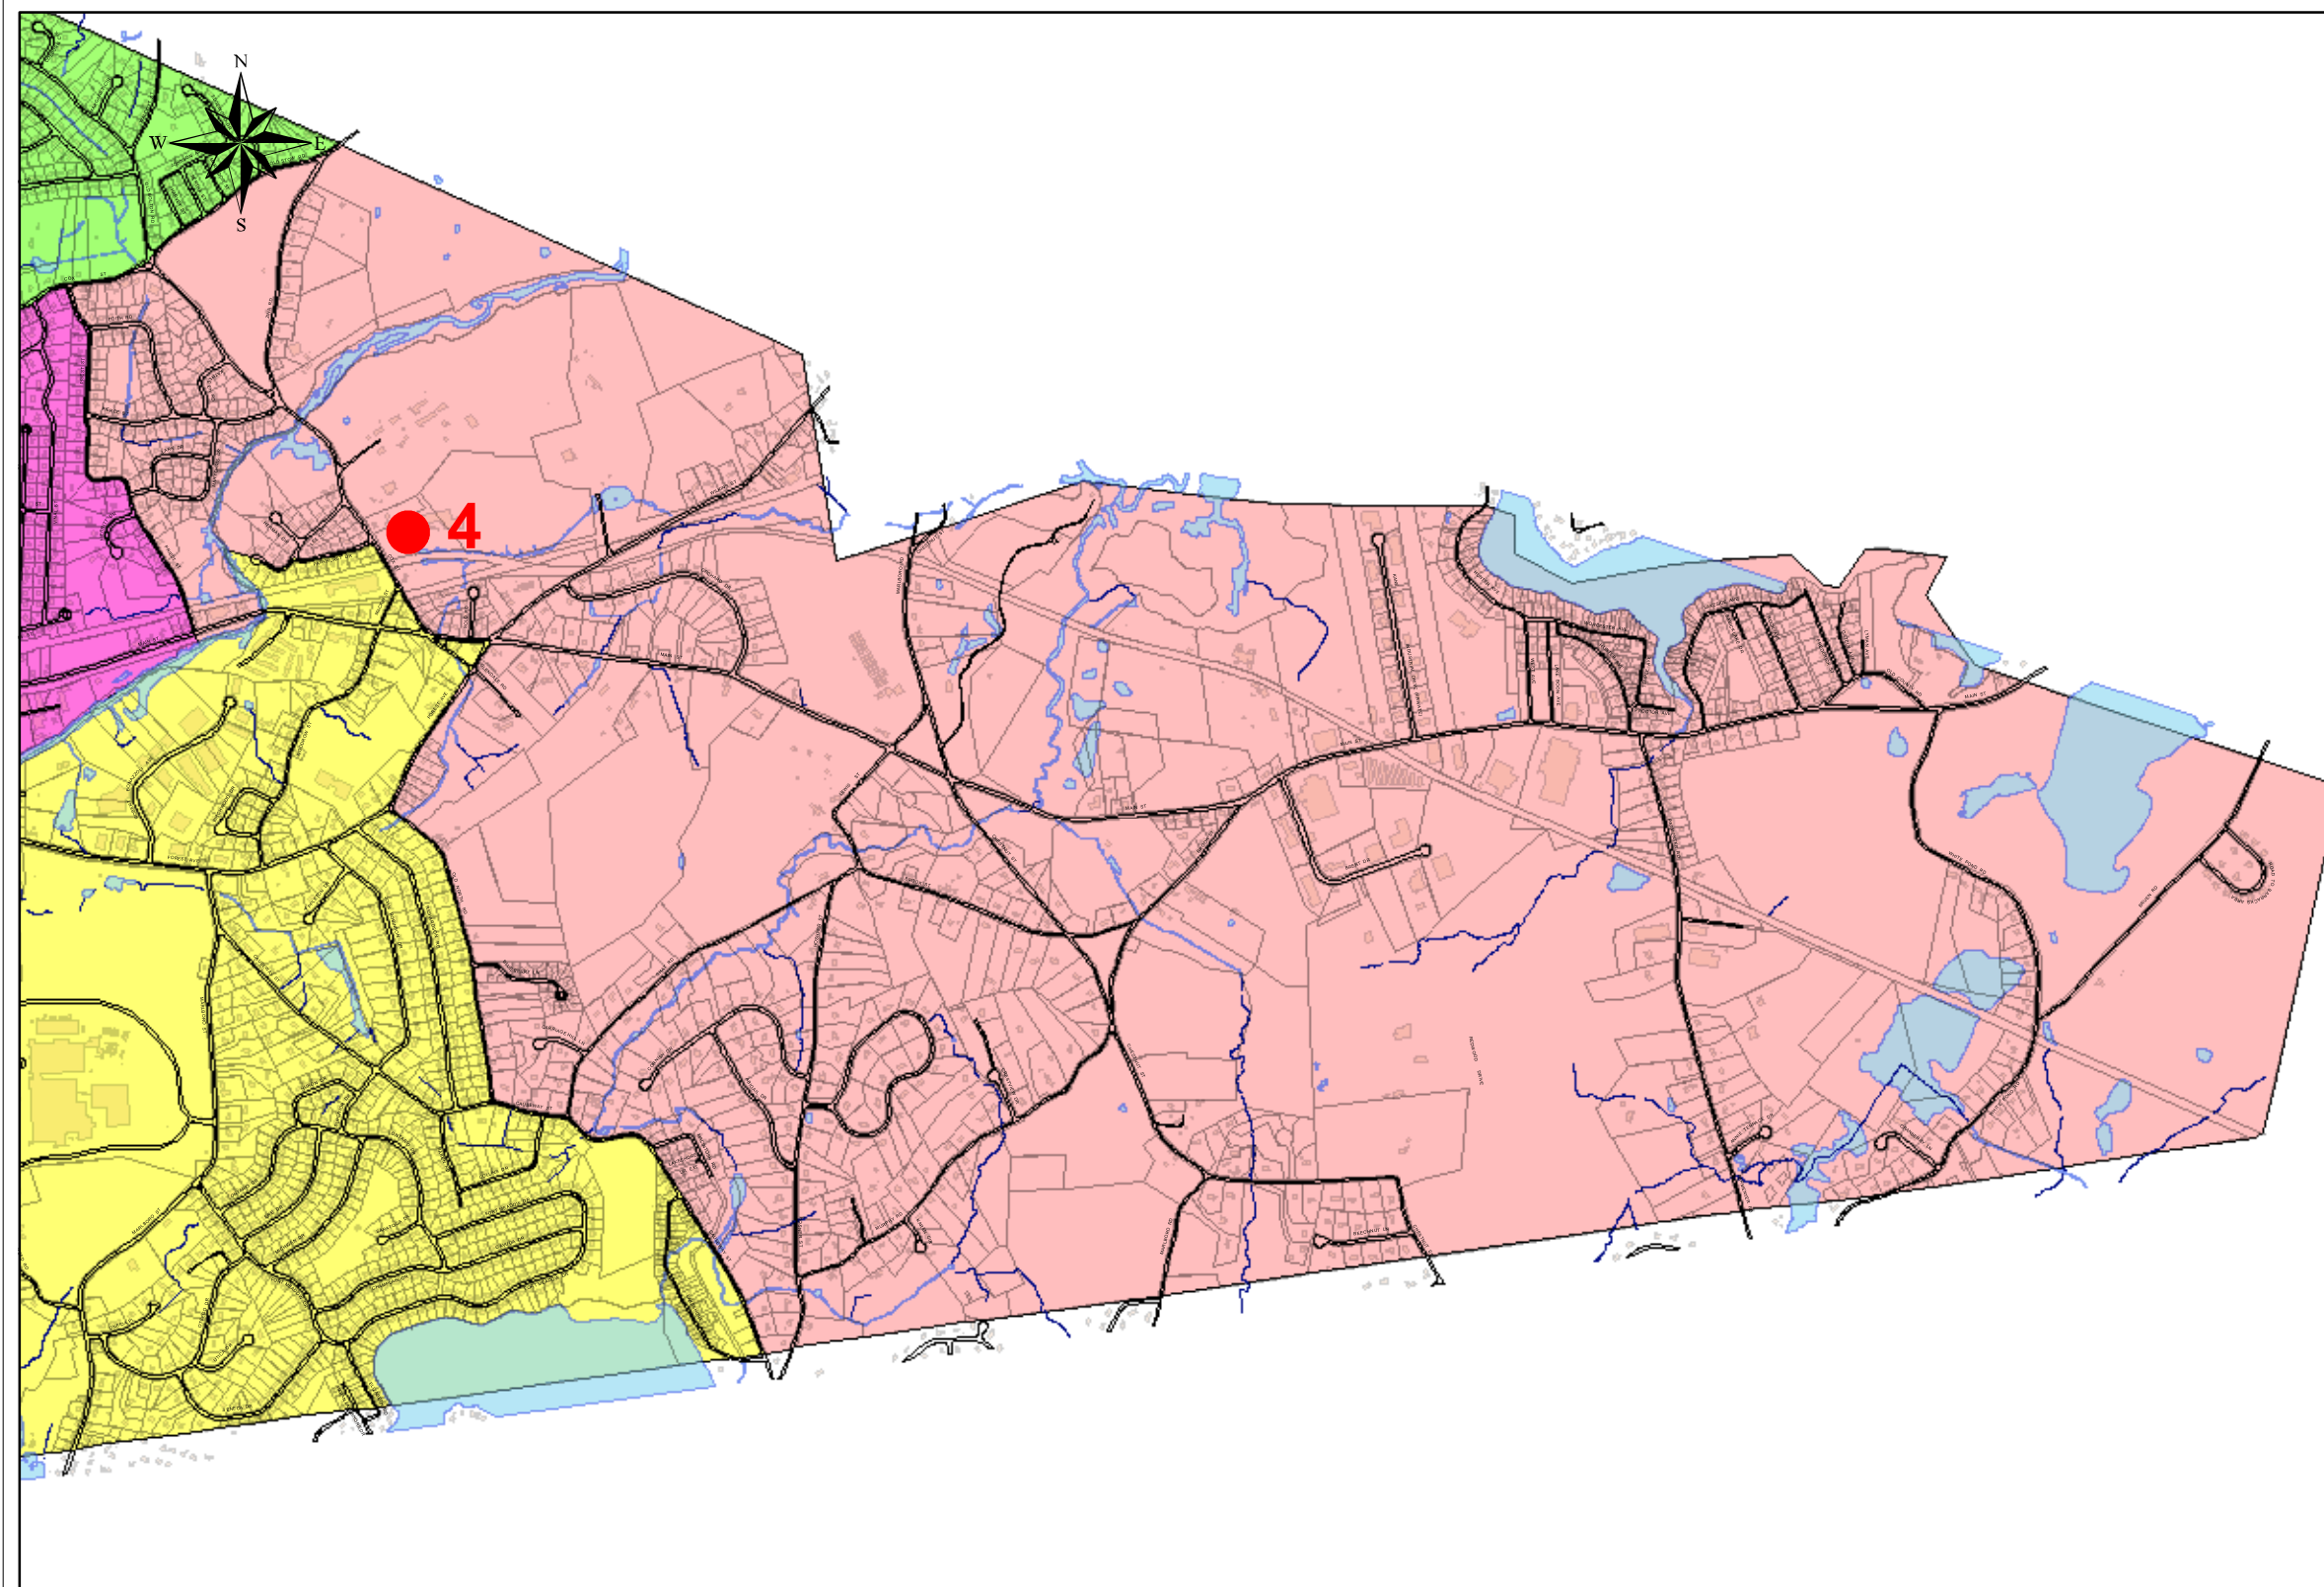

# TOWN OF HUDSON MASSACHUSETTS

## Precinct MAP

### Precinct 4

Official Precinct Map, showing Precinct boundaries established by vote of the Board of Selectmen May 21, 2001

- Voting Locations 
- Precinct 1: Hudson High School
  - Precinct 2: Glen Rd Community Center
  - Precinct 3: JFK School
  - Precinct 4: Joseph Mulready School
  - Precinct 5: Forest Avenue School
  - Precinct 6: Town Hall
  - Precinct 7: Senior Center

#### Legend

-  Precinct 1
-  Precinct 2
-  Precinct 3
-  Precinct 4
-  Precinct 5
-  Precinct 6
-  Precinct 7

Created by Tony Bryan  
GIS Coordinator  
Town of Hudson, MA  
January 2, 2004

Although every effort has been made to ensure that the spatial data on this map is of the highest accuracy and quality, it is, nevertheless, only appropriate for planning purposes. The information, as presented, is not intended for the legal interpretation of boundary or property lines, either municipal or private.