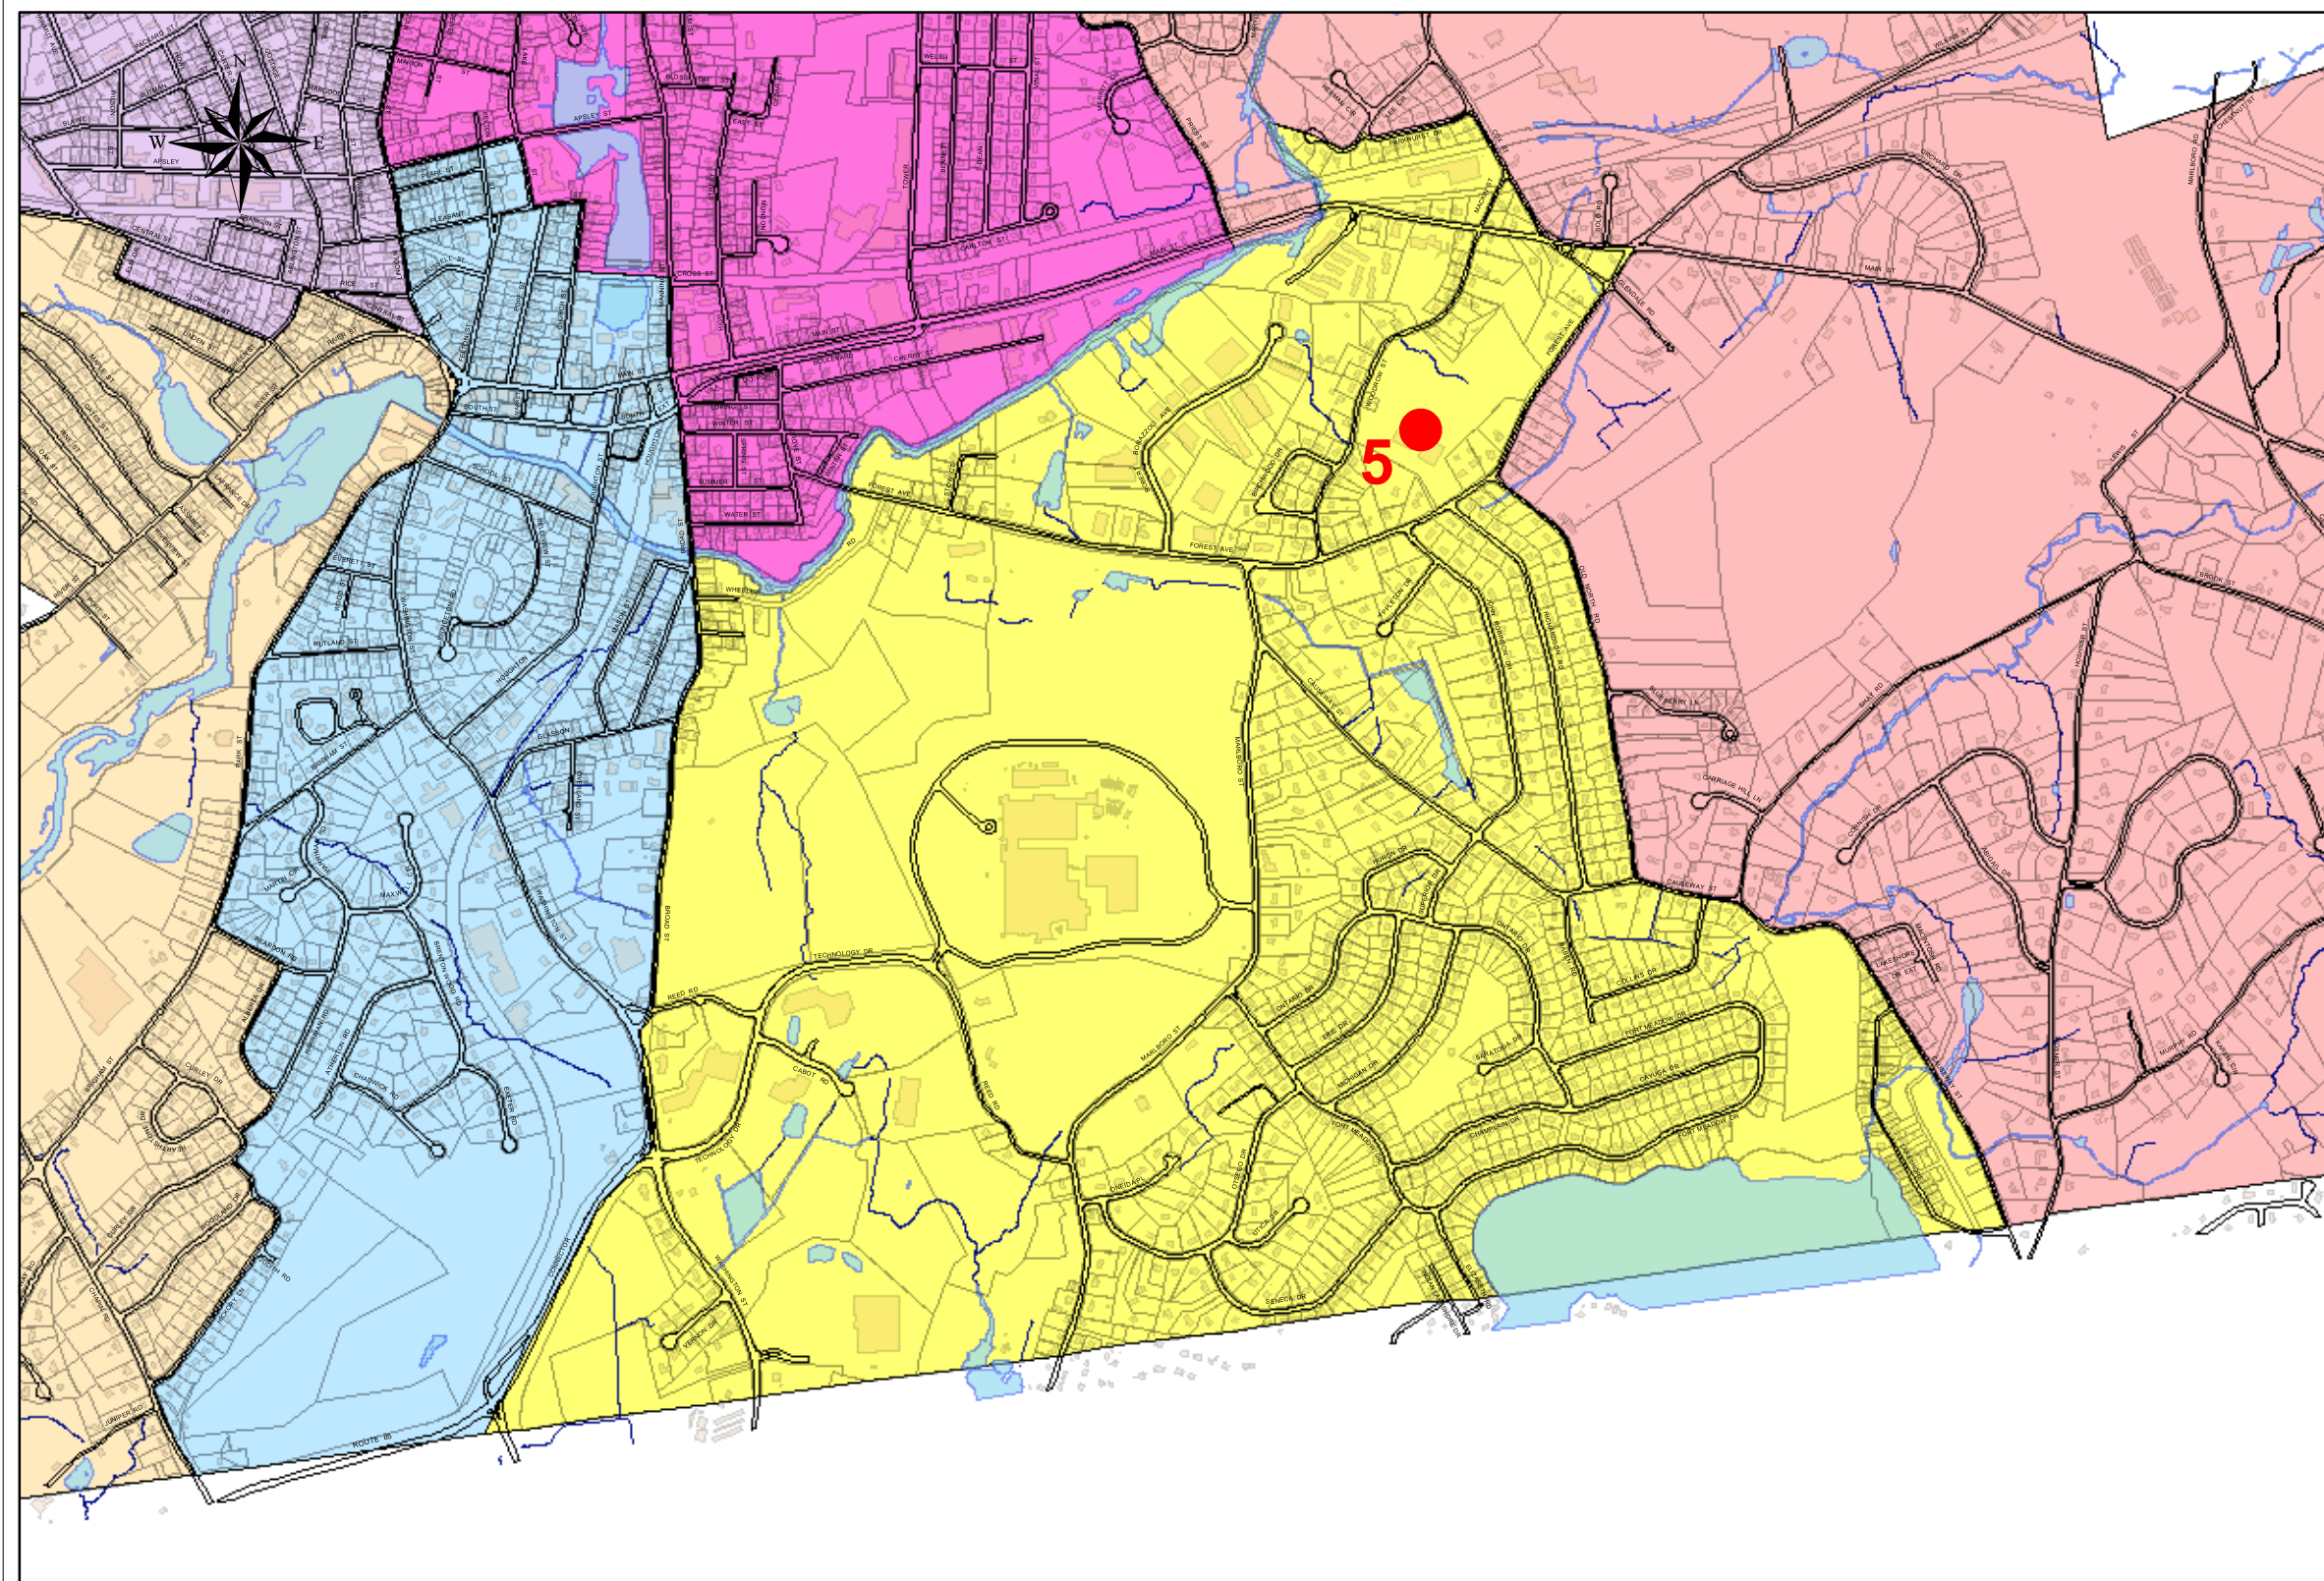

TOWN OF HUDSON MASSACHUSETTS

Precinct MAP

Precinct 5

Official Precinct Map, showing Precinct boundaries established by vote of the Board of Selectmen May 21, 2001

- Voting Locations 
- Precinct 1: Hudson High School
 - Precinct 2: Glen Rd Community Center
 - Precinct 3: JFK School
 - Precinct 4: Joseph Mulready School
 - Precinct 5: Forest Avenue School
 - Precinct 6: Town Hall
 - Precinct 7: Senior Center

Legend

-  Precinct 1
-  Precinct 2
-  Precinct 3
-  Precinct 4
-  Precinct 5
-  Precinct 6
-  Precinct 7

Created by Tony Bryan
GIS Coordinator
Town of Hudson, MA
January 2, 2004

Although every effort has been made to ensure that the spatial data on this map is of the highest accuracy and quality, it is, nevertheless, only appropriate for planning purposes. The information, as presented, is not intended for the legal interpretation of boundary or property lines, either municipal or private.